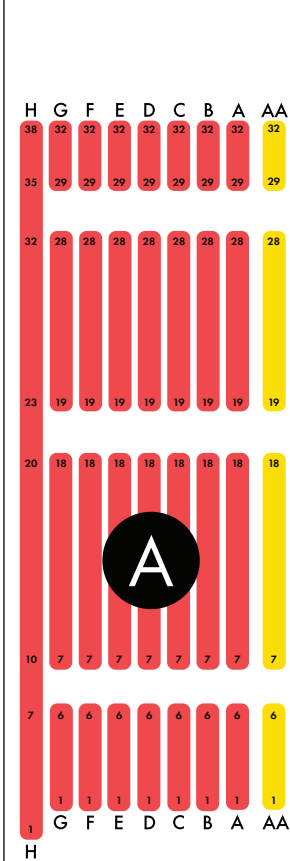

## KEY

- Stageside Experience
- Stageside Experience+
- Platinum
- A Reserve
- B Reserve
- C Reserve

Downstairs – Tiered Blocks: A, B, C

Downstairs – Flat Blocks: D, E, F & Tables

Upstairs – Tiered Blocks: 5, 7, 8

Please note that this is an indicative seating plan. When purchasing tickets online you will be provided with the exact seating plan based on your choice of performance

worldofwearableart.com  
tickets@worldofwearableart.com