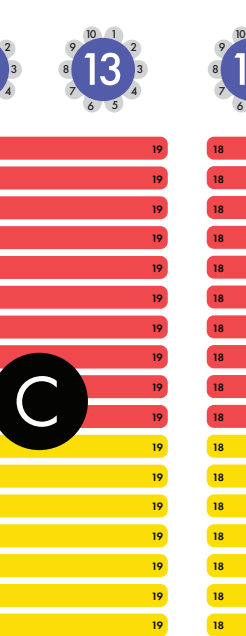

## KEY

- Stageside Experience
- Stageside Experience+
- Platinum
- A Reserve
- B Reserve
- C Reserve

Downstairs – Tiered Blocks: A, B, C

Downstairs – Flat Blocks: D, E, F & Tables

Upstairs – Tiered Blocks: 5, 7, 8

Please note that this is an indicative seating plan. When purchasing tickets online you will be provided with the exact seating plan based on your choice of performance

worldofwearableart.com  
tickets@worldofwearableart.com