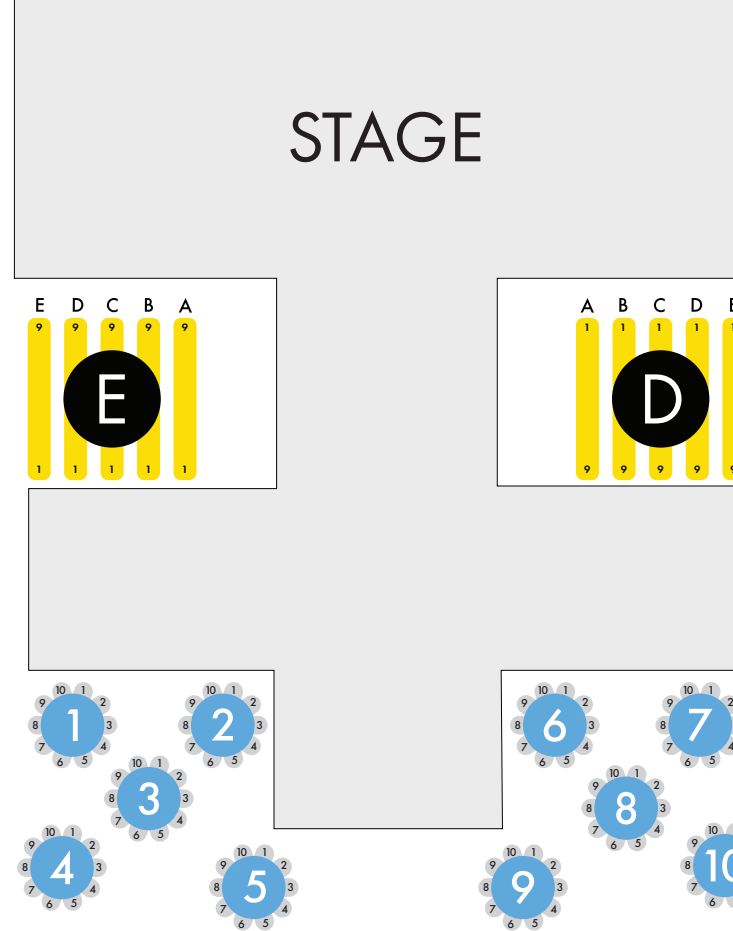

# SEATING PLAN

World of WearableArt Show  
TSB Arena, Wellington

## KEY

- Stageside Experience
- Stageside Experience+
- Platinum
- A Reserve
- B Reserve
- C Reserve

Downstairs – Tiered Blocks: A, B, C

Downstairs – Flat Blocks: D, E, F & Tables

Upstairs – Tiered Blocks: 5, 7, 8

Please note that this is an indicative seating plan. When purchasing tickets online you will be provided with the exact seating plan based on your choice of performance

worldofwearableart.com  
tickets@worldofwearableart.com