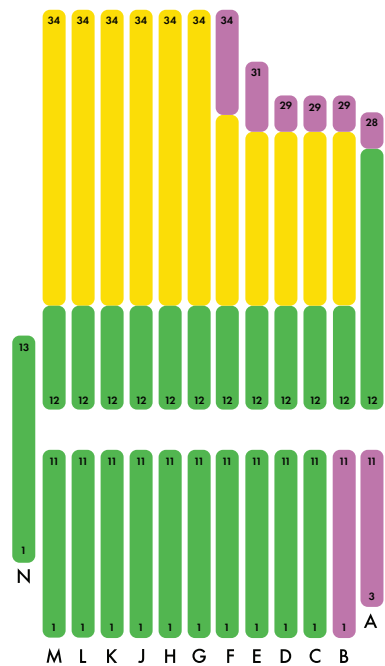

SEATING PLAN

World of WearableArt Show
TSB Arena, Wellington

KEY

- Stageside Experience
- Stageside Experience+
- Platinum
- A Reserve
- B Reserve
- C Reserve

Downstairs – Tiered Blocks: A, B, C

Downstairs – Flat Blocks: D, E, F & Tables

Upstairs – Tiered Blocks: 5, 7, 8

Please note that this is an indicative seating plan. When purchasing tickets online you will be provided with the exact seating plan based on your choice of performance

worldofwearableart.com
tickets@worldofwearableart.com

Platform Control Desk