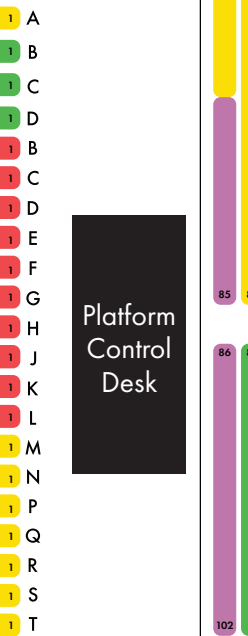

## KEY

- Stageside Experience
- Stageside Experience+
- Platinum
- A Reserve
- B Reserve
- C Reserve

Downstairs – Tiered Blocks: A, B, C

Downstairs – Flat Blocks: D, E, F & Tables

Upstairs – Tiered Blocks: 5, 7, 8

Please note that this is an indicative seating plan. When purchasing tickets online you will be provided with the exact seating plan based on your choice of performance

worldofwearableart.com  
tickets@worldofwearableart.com