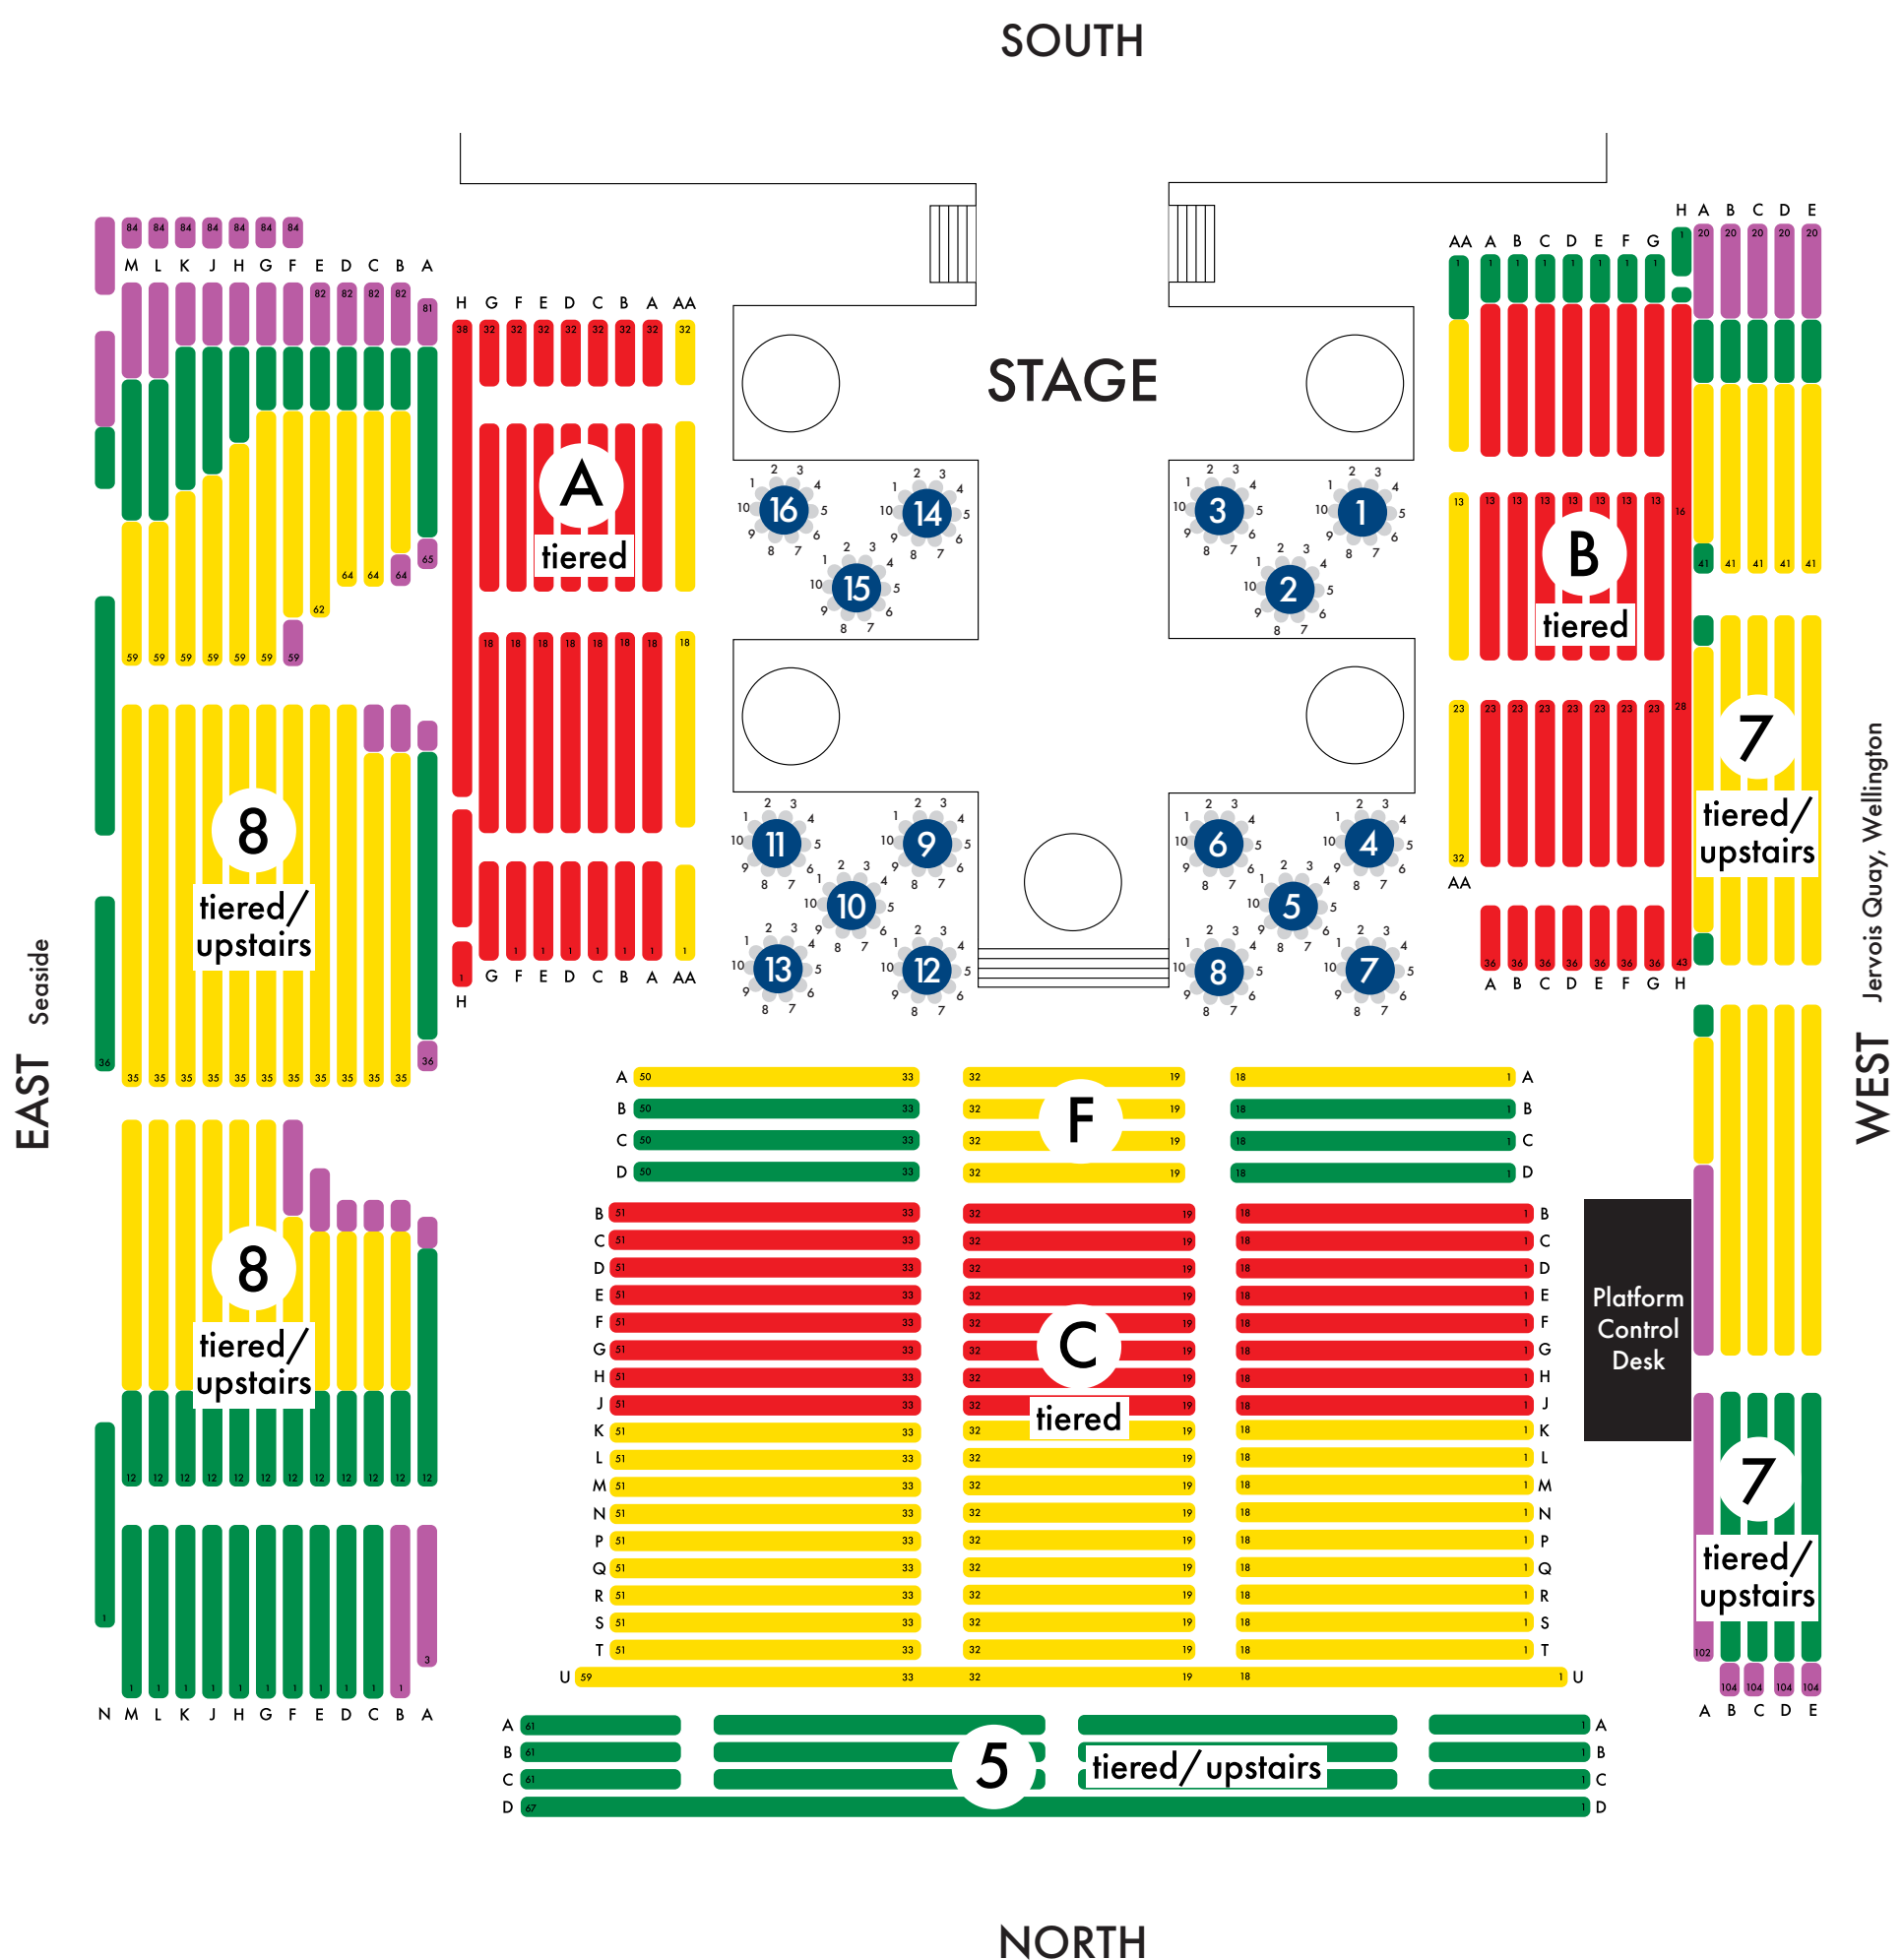

# SEATING PLAN

World of WearableArt  
Awards Show

TSB Arena, Wellington

## KEY

- Restricted View
- Standard
- Premium
- Platinum
- Stageside Experience or VIP Tables (depending on performance)

Please note that this is an indicative seating plan. When purchasing tickets online you will be provided with the exact seating plan based on your choice of performance.