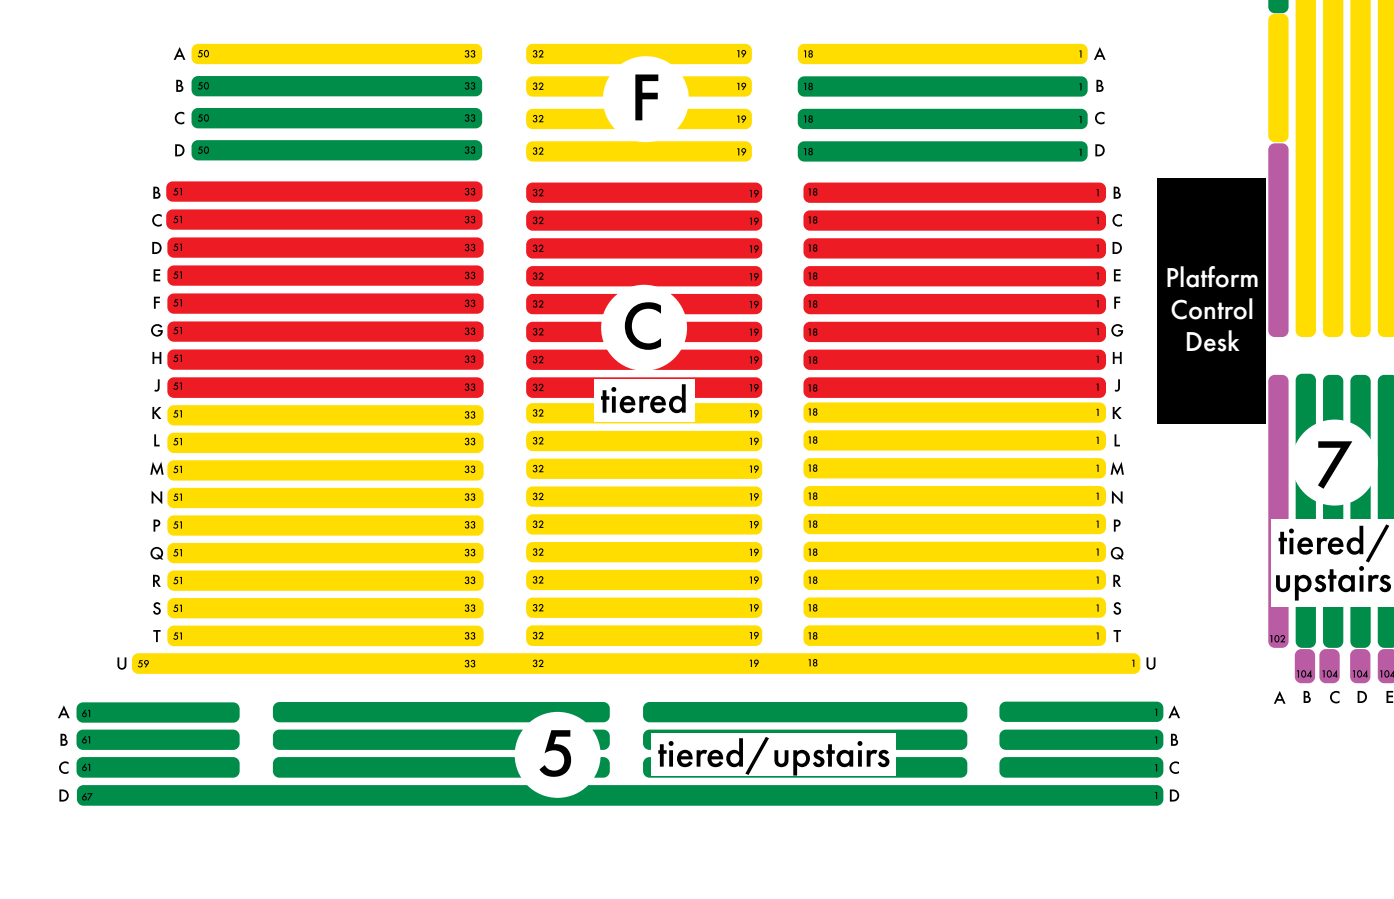

# SEATING PLAN

### KEY

-  Restricted View
-  Standard
-  Premium
-  Platinum
-  Stageside Experience or VIP Tables (depending on performance)

Please note that this is an indicative seating plan. When purchasing tickets online you will be provided with the exact seating plan based on your choice of performance.

[worldofwearableart.com](http://worldofwearableart.com)  
[tickets@worldofwearableart.com](mailto:tickets@worldofwearableart.com)

**EAST**  
Seaside

**SOUTH**

**WEST**  
Jervois Quay, Wellington

**STAGE**

**NORTH**