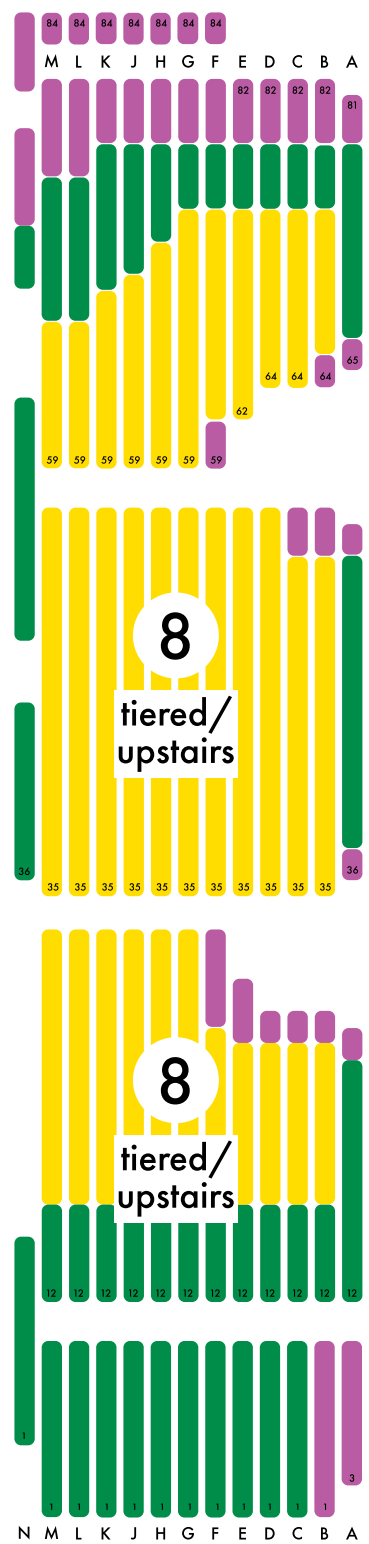

SEATING PLAN

2021 WOW Awards Show

TSB Arena, Wellington
Show season:
30 September - 17 October 2021

KEY

- Restricted View
- Standard
- Premium
- Platinum
- Stageside Experience or VIP Tables (depending on performance)

Please note that this is an indicative seating plan. When purchasing tickets online you will be provided with the exact seating plan based on your choice of performance.

worldofwearableart.com
tickets@worldofwearableart.com

EAST
Seaside