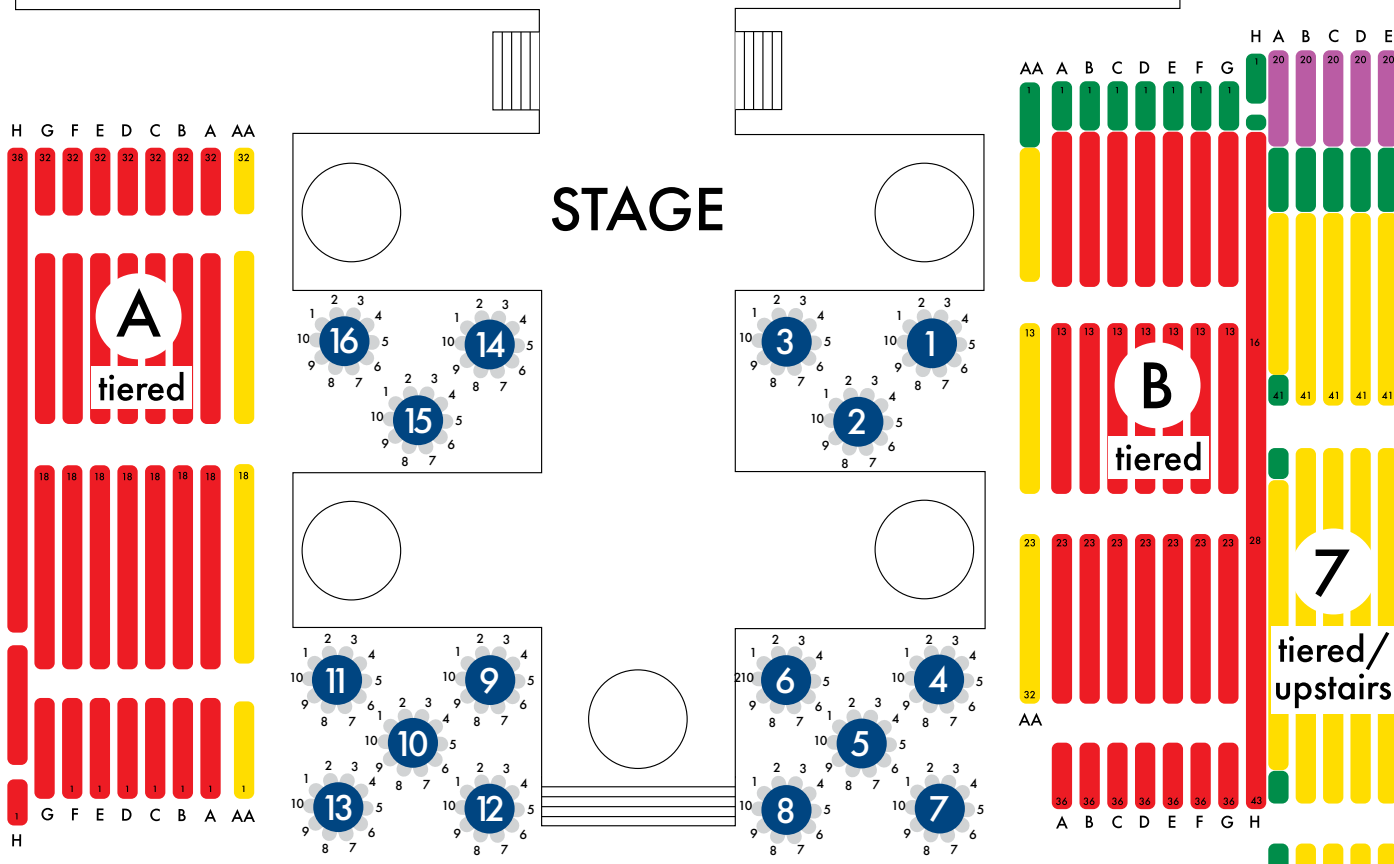

SEATING PLAN

2021 WOW Awards Show

TSB Arena, Wellington
Show season:
30 September - 17 October 2021

KEY

- Restricted View
- Standard
- Premium
- Platinum
- Stageside Experience or VIP Tables (depending on performance)

Please note that this is an indicative seating plan. When purchasing tickets online you will be provided with the exact seating plan based on your choice of performance.

worldofwearableart.com
tickets@worldofwearableart.com

EAST
Seaside

SOUTH

WEST
Jervois Quay, Wellington

STAGE

NORTH